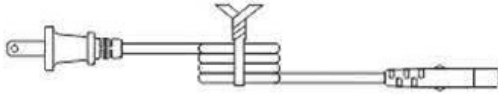

Notes:
Lumen calculated at 2700K, 25 degree. Max Run calculated with 4 ft fixtures

ORDERING CHART

Example: UCAB-P-1-27

Product code	Length		Color	
UCAB-P Under Cabinet	1	1ft	27	2700K
	2	2ft	30/35/40	3000K, 3500K & 4000K
	3	3ft	CU	Custom
	4	4ft		

Included ACCESSORIES

Starter Cable

Cord length: 3.2 ft

Jumper Cable

Cord length: 9.8 in

Interconnector

ACCESSORIES (not included)

Starter Cable

Part #: UCAB-START6

Cord length: 6.4

Dimensions: 76 L x 0.75 W x 0.67 H inch

Magnetic Mounting Clips

Part #: UCAB-MC

For Magnetic/Screwless Install

Dimensions: 1.25 W x 0.49 H inch

Rocker Switch
on/off