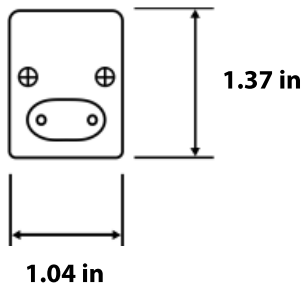

PRODUCT HIGHLIGHTS

- **BINNING:** ± 50K
- **CRI:** 90
- **IP RATING:** IP40
- **STARTER CABLE:** 12 in, Custom
- **EXPECTED LIFETIME:** L70 > 50,000 hours
- **OPERATING TEMP:** - 40 ° F to 122 ° F
- **RATING:** ETL
- **HOUSING:** Aluminum
- **VOLTAGE:** 120V/277v
- **WARRANTY:** 5 Years
- **DIMMABLE:** 0-10V, Triac, and Custom

Notes:
Lumen calculated at 2700K, 25 degree. Max Run calculated with 4 ft fixtures

ORDERING CHART

Example: UCAB-P-1-27

Product code	Length		Color	
UCAB-P Under Cabinet	1	1ft	27	2700K
	2	2ft	30/35/40	3000K, 3500K & 4000K
	3	3ft	CU	Custom
	4	4ft		

Part #: UCAB-START6

Cord length: 6.4

Dimensions: 76 L x 0.75 W x 0.67 H inch

Magnetic Mounting Clips

Part #: UCAB-MC

For Magnetic/Screwless Install

Dimensions: 1.25 W x 0.49 H inch

Rocker Switch
on/off