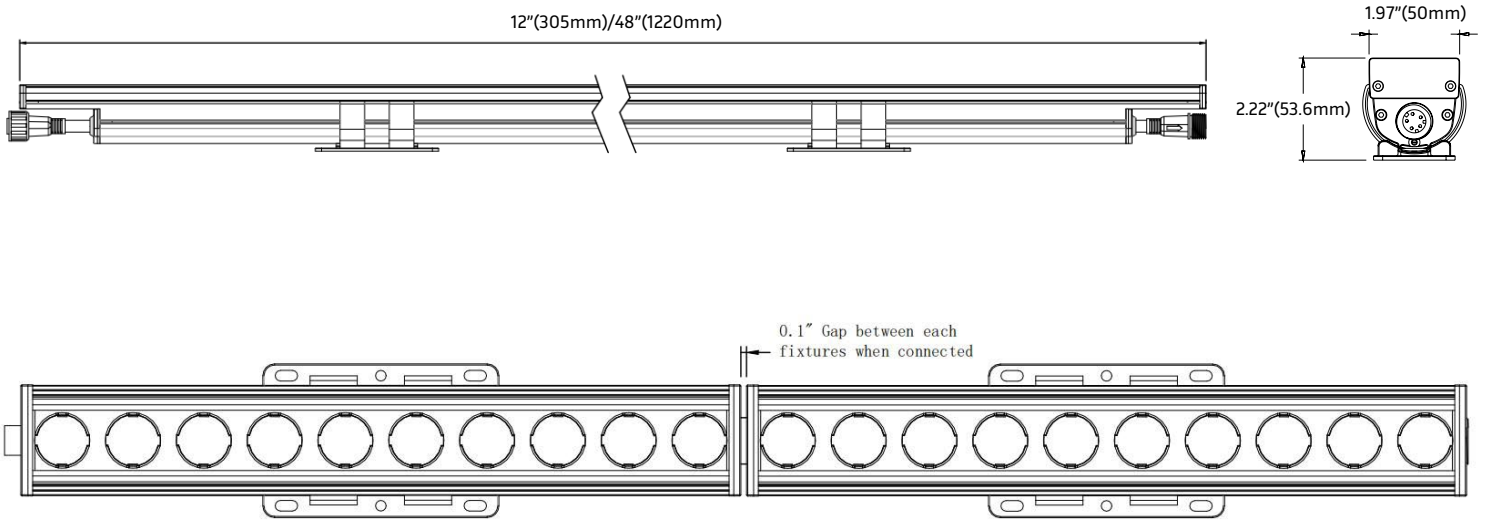

DIMENSIONS

LBCove CORDS (not included)

Starter & Cable:

Product	Part Number	Length	Application	Conductor Size
	LBCove-0-Start10	10 ft	Starter Cable	16AWG
	LBCove-0-JMP1	1 ft	Jumper	
	LBCove-0-JMP4	4 ft