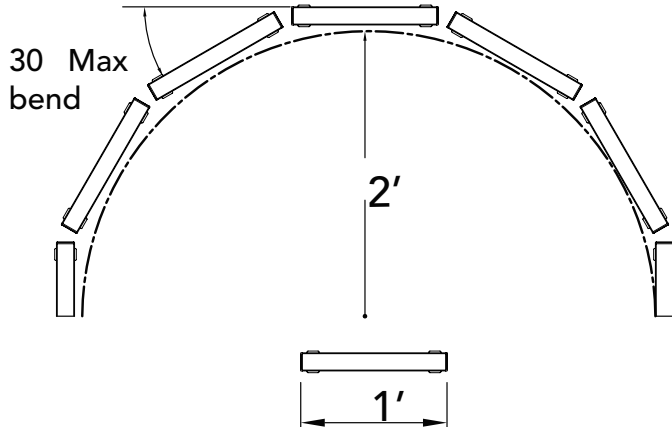

### CHARACTERISTICS

Power	MAX Lumen	MAX Run Length	Dimming
5/7.5/10 w/ft (selectable)	1200 lm/ft	64 ft @120v / 120 ft @ 277v	0-10V, triac
<small>Notes: Lumen calculated at 2700K, 30 degree. Max Run calculated with 4 ft fixtures</small>			

### ORDERING CHART

Example: LBCove-I-1-22-20-U-D1

Model	Length		Environment	Color		Optics				Voltage		Dimming	
	1	4		18	22	20	25	30	CU	U	D1	D2	CU
LBCove	1	1 ft	I Indoor IP45	18	1800k	20	20°	ASY15	Asymmetric 15°	U	120/277v	D1	0-10V
	4	4 ft		22	2200k	35	35°	ASY25	Asymmetric 25°			D2	ELV/Triac
				27	2700k	50	50°	ASY30	Asymmetric 30°			CU	Custom
				30	3000k	1570	15°x 70°	CU	Custom				
				35	3500k	4070	40x70°						
				40	4000k	110	110°						
				CU	Custom	BAT	Batwing						

**DIMENSIONS**

**Radius Bend :**

**LBCove CORDS (not included)**

**Starter & Cable:**

Product	Part Number	Length	Application	Conductor Size
	LBCove-I-Start10	10 ft	Starter Cable	16AWG
	LBCove-I-JMP1	1 ft	Jumper	
	LBCove-I-JMP4	4 ft		