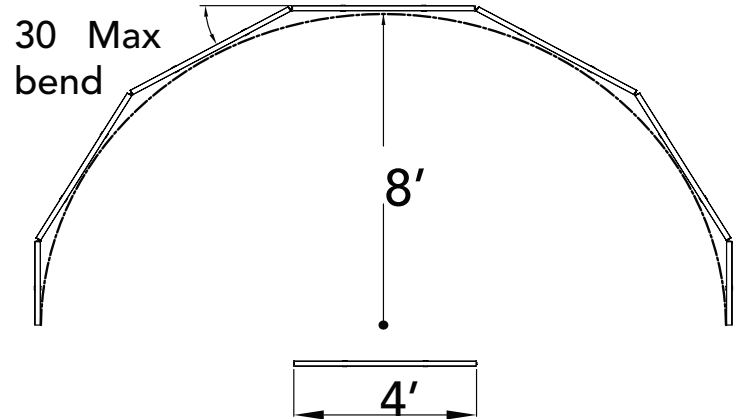

### CHARACTERISTICS

Power	MAX Lumen	MAX Run Length	Dimming
5/7.5/10 w/ft (selectable)	1200 lm/ft	64 ft @120v / 120 ft @ 277v	0-10V, triac
<small>Notes: Lumen calculated at 2700K, 30 degree. Max Run calculated with 4 ft fixtures</small>			

### ORDERING CHART

Example: LBCove-I-1-22-20-U-D1

Model	Length		Environment	Color		Optics				Voltage		Dimming	
	1	4		18	22	20	25	30	CU	U	D1	D2	CU
LBCove	1	1 ft	I Indoor IP45	18	1800k	20	20°	ASY15	Asymmetric 15°	U	120/277v	D1	0-10V
	4	4 ft		22	2200k	35	35°	ASY25	Asymmetric 25°			D2	ELV/Triac
				27	2700k	50	50°	ASY30	Asymmetric 30°			CU	Custom
				30	3000k	1570	15°x 70°	CU	Custom				
				35	3500k	4070	40x70°						
				40	4000k	110	110°						
				CU	Custom	BAT	Batwing						

**DIMENSIONS**

**Radius Bend :**

**LBCove CORDS (not included)**

**Starter & Cable:**

Product	Part Number	Length	Application	Conductor Size
	LBCove-I-Start10	10 ft	Starter Cable	16AWG
	LBCove-I-JMP1	1 ft	Jumper	
	LBCove-I-JMP4	4 ft		