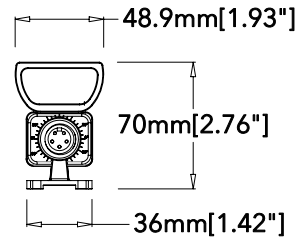

DIMENSIONS