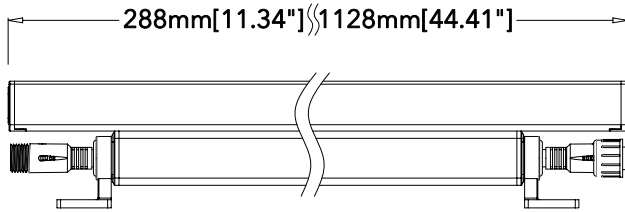

DIMENSIONS